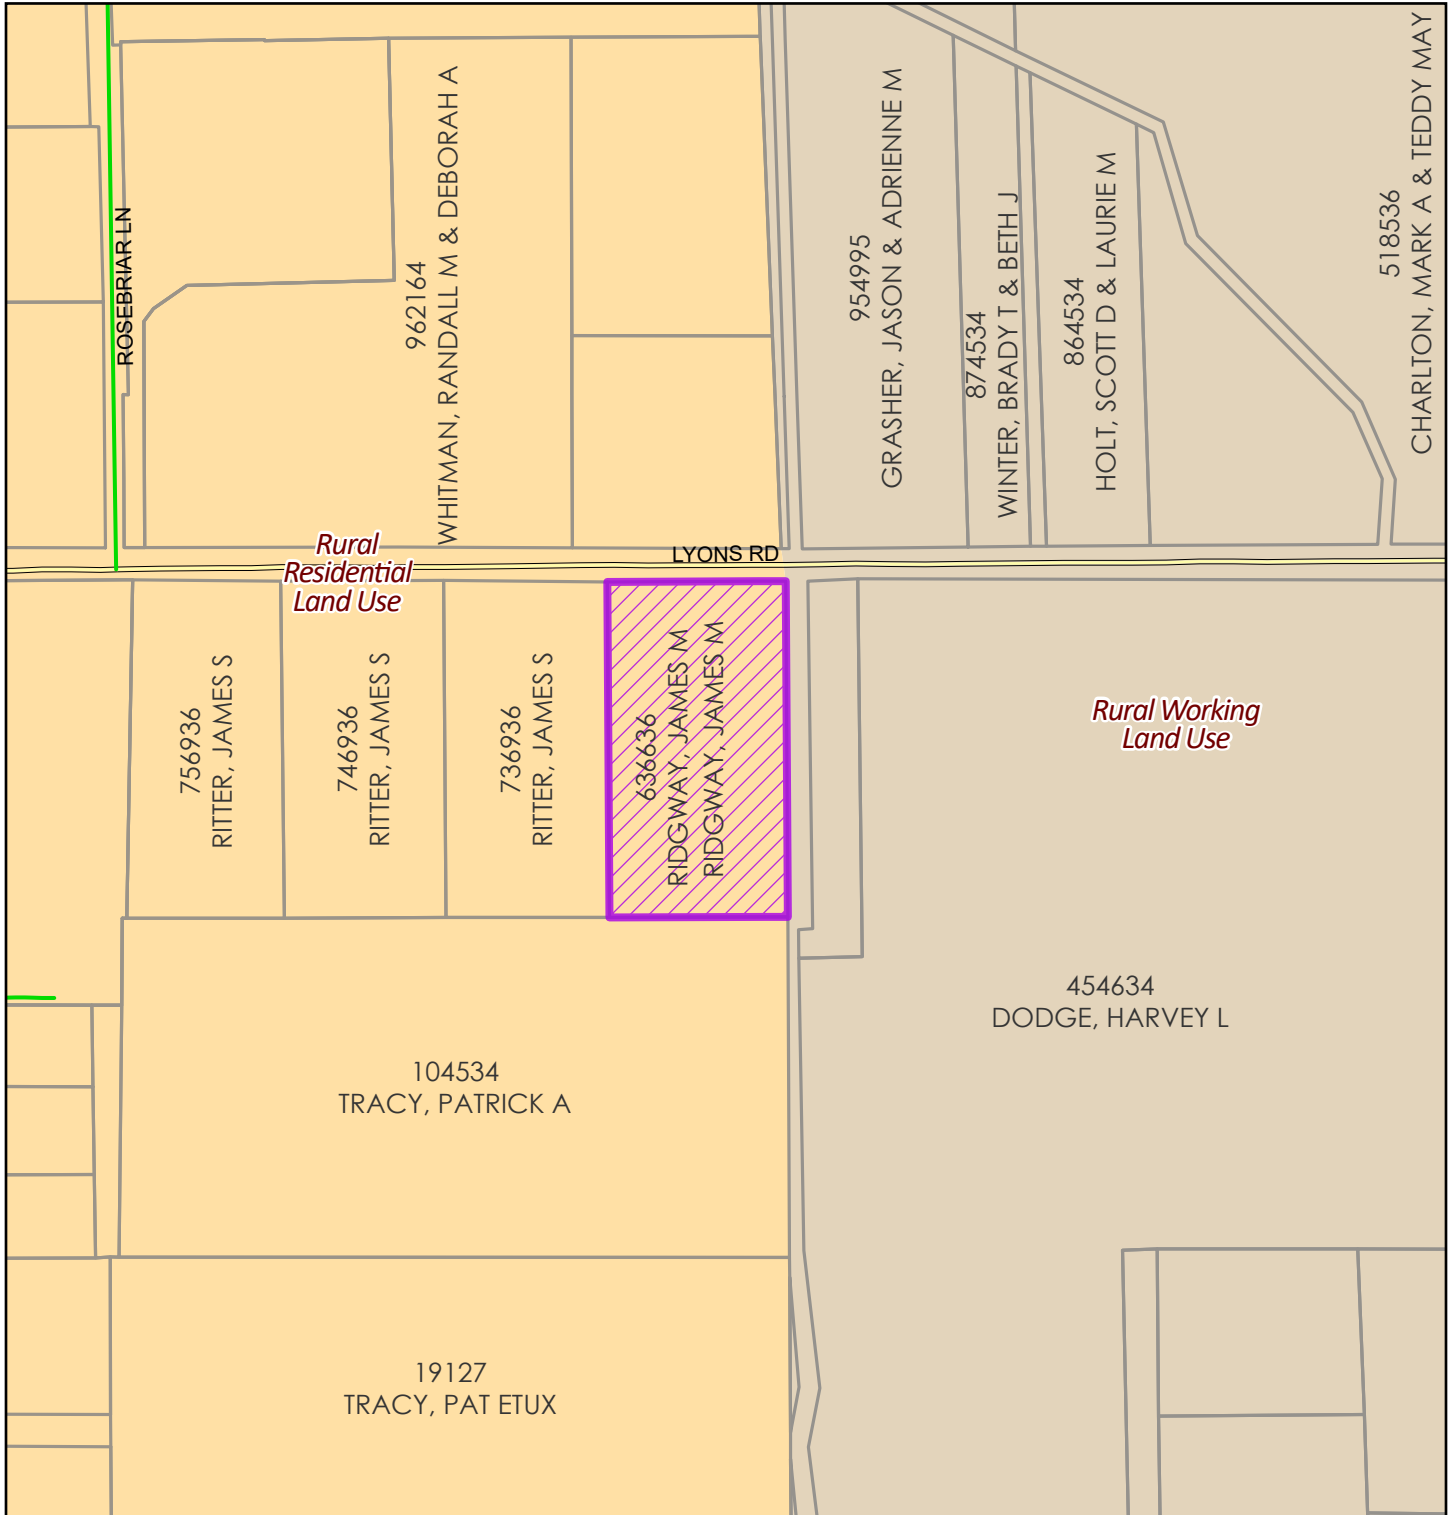

SP-26-00005 Ridgway

Land Use

2026

Coordinate System: NAD 1983 StatePlane Washington South FIPS 4602 Feet

N

0 200 400 Feet

0 70 140 Meters